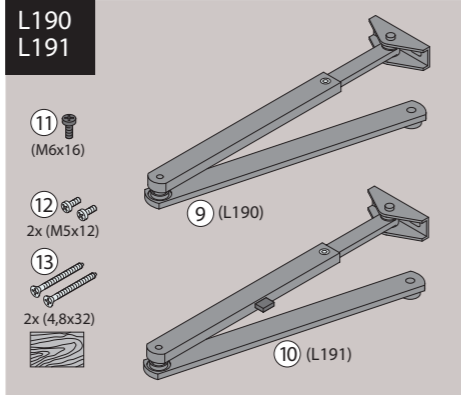

# DC336 Installation Instructions

ASSA ABLOY

CE	Abloy Oy P.O. Box 108 80101 Joensuu, Finland	12
1162-CPD-0282	EN 1154:1996+A1:2002	4 8 8 1 1 3

**ASSA ABLOY**

ASSA ABLOY is the global leader in door opening solutions, dedicated to satisfying end-user needs for security, safety and convenience.