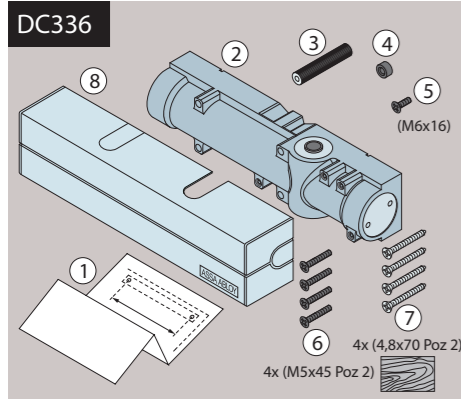

DC336 Installation Instructions

ASSA ABLOY

CE	Abloy Oy P.O.Box 108 80101 Joensuu, Finland	12
1182-CPD-0262	EN 1154:1996+A1:2002	4 8 3 1 1 3

ASSA ABLOY

ASSA ABLOY is the global leader in door opening solutions, dedicated to satisfying end-user needs for security, safety and convenience.

Abloy Oy
P.O.Box 108
80101 Joensuu
FINLAND
Tel: +358-20 599 2501
Fax: +358-20 599 2209
www.assaabloy.com