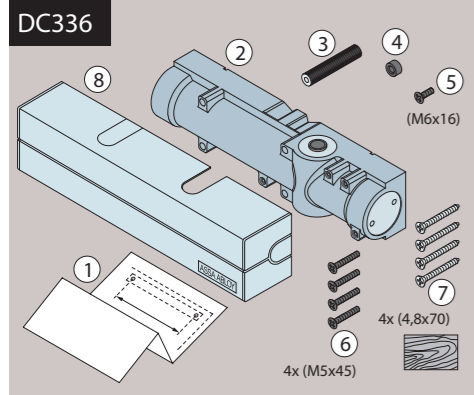

# DC336 Installation Instructions

ASSA ABLOY

CE	Abloy Oy P.O. Box 108 80101 Joensuu, Finland	12
1162-CPD-0282	EN 1154:1996+A1:2002	4 8 8 1 1 3

**ASSA ABLOY**

ASSA ABLOY is the global leader in door opening solutions, dedicated to satisfying end-user needs for security, safety and convenience.