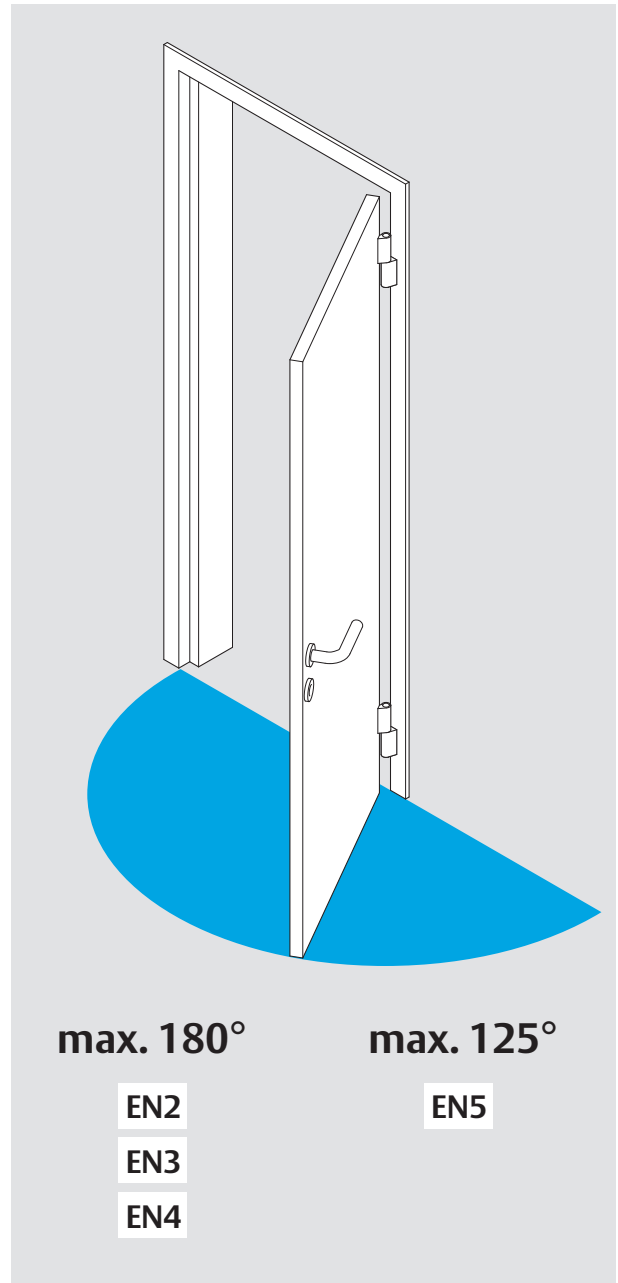

Installationsanleitung
Installation Instructions

D1004605

	B
EN2	≤ 850mm
EN3	≤ 950mm
EN4	≤ 1100mm
EN5	≤ 1250mm

max. 180°

max. 125°

EN2

EN5

EN3